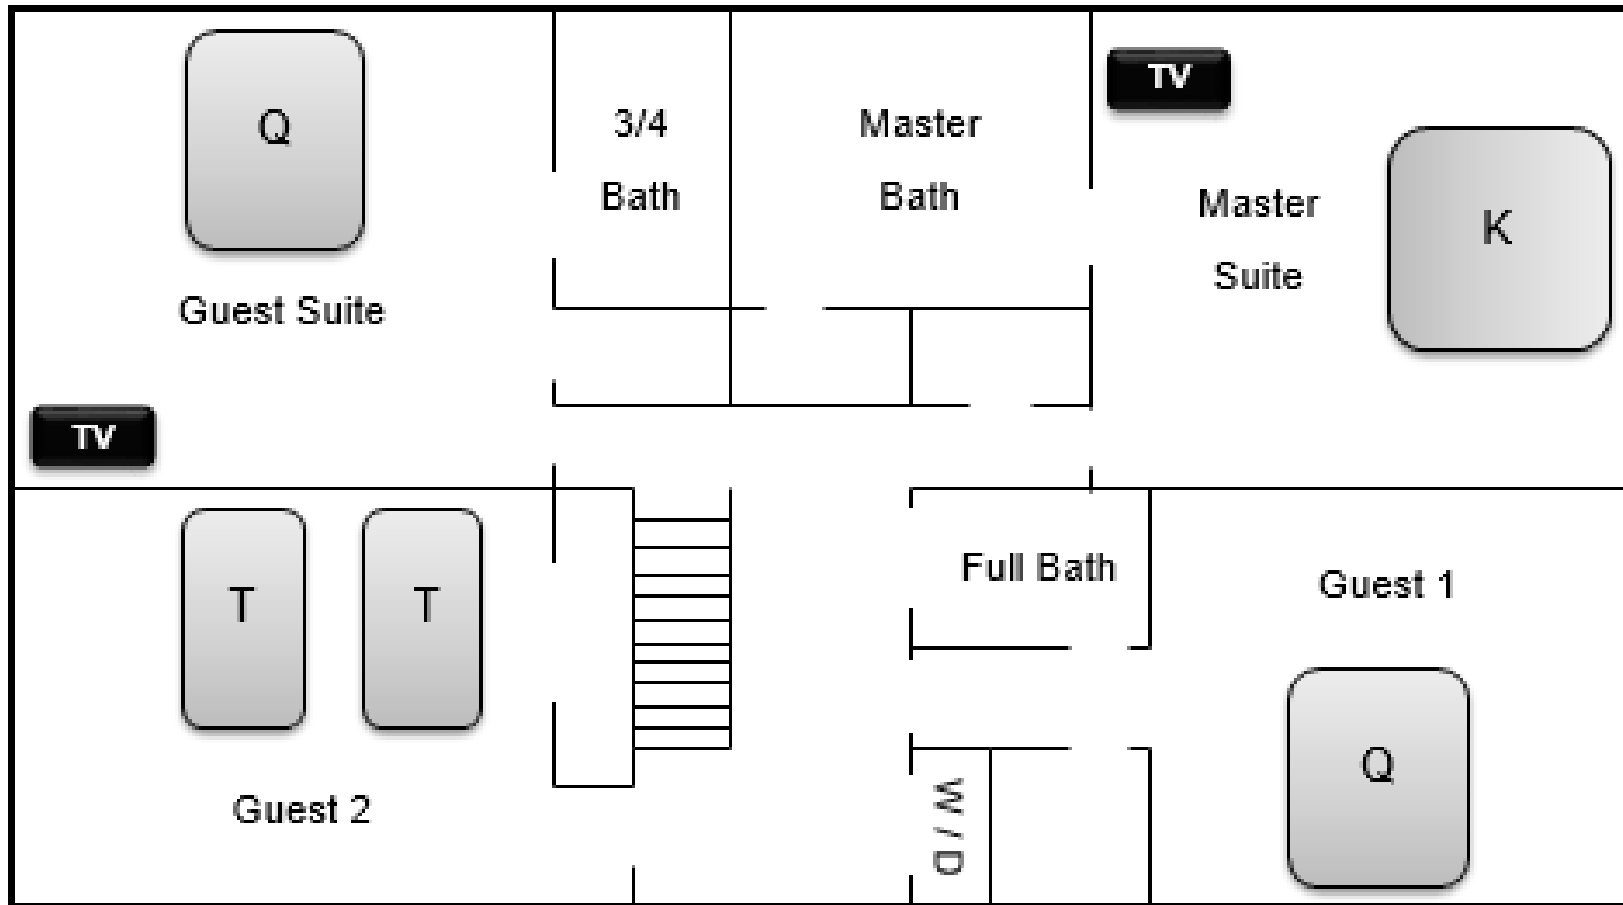

[Jrosen01@aol.com](mailto:Jrosen01@aol.com)

(301)980-8436 - Jon Rosen

**Bed and Bath Layouts in Saddle Beach**

[www.marylandbeachhouse.com](http://www.marylandbeachhouse.com)

**Saddle Beach  
SECOND FLOOR**  
(reversed)

**Bed and Bath Layouts in Saddle Beach**

[www.marylandbeachhouse.com](http://www.marylandbeachhouse.com)

**3<sup>rd</sup> Floor**