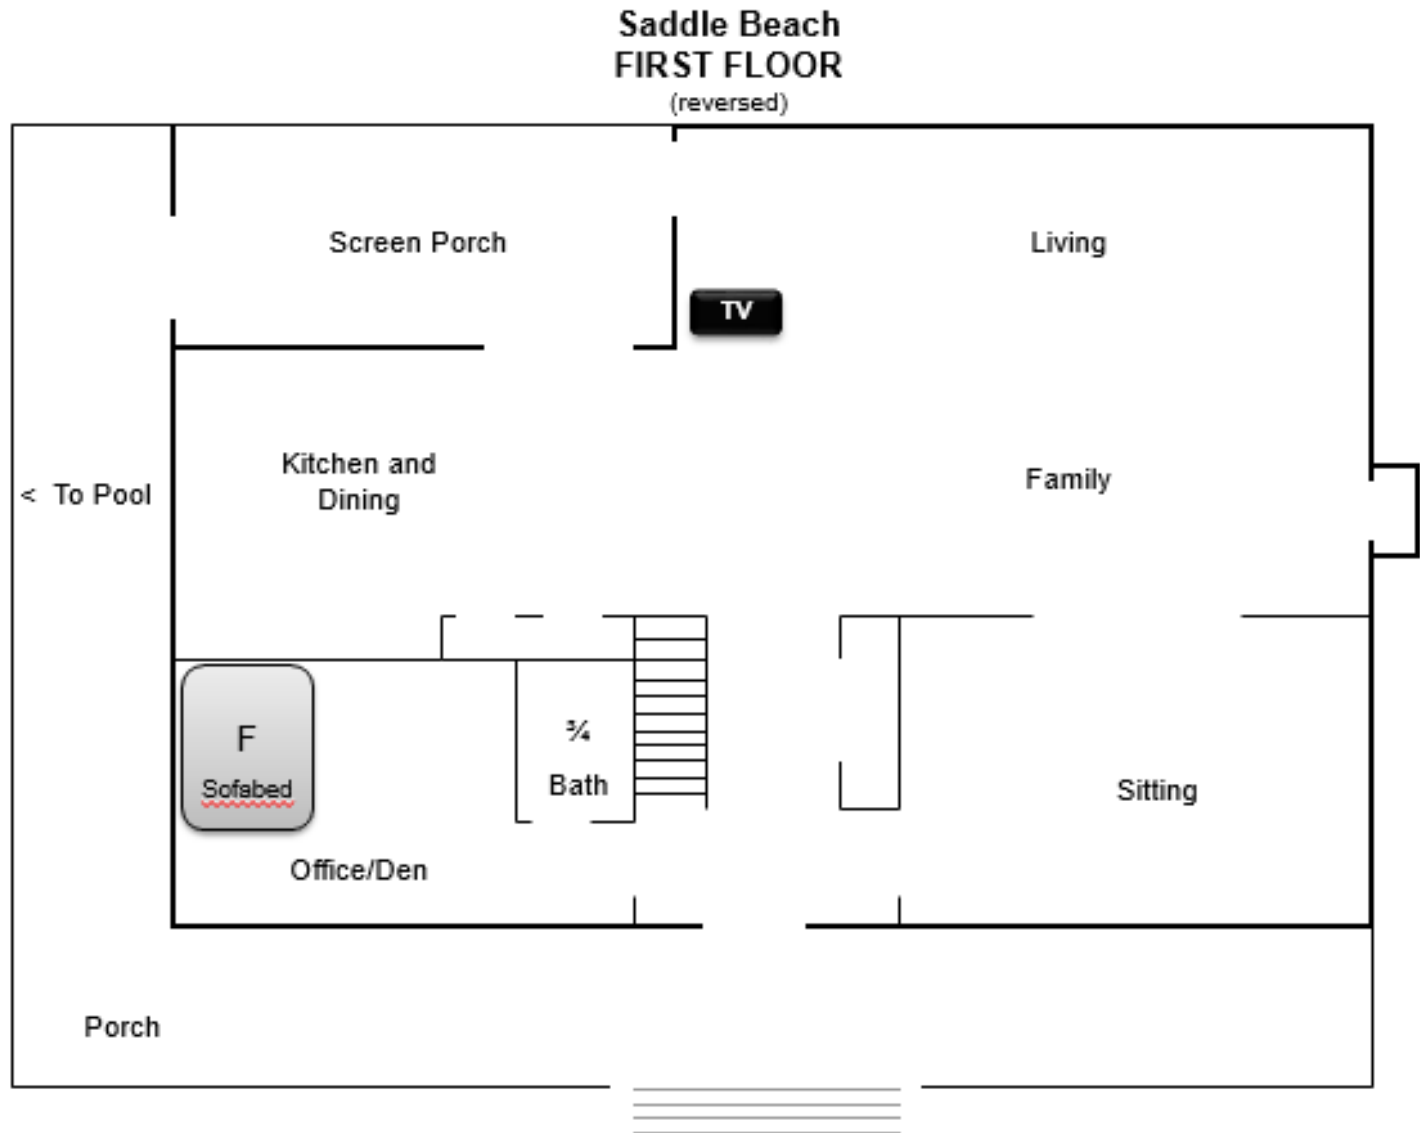

# Bed and Bath Layouts in Saddle Beach

[www.marylandbeachhouse.com](http://www.marylandbeachhouse.com)

[Jrosen01@aol.com](mailto:Jrosen01@aol.com)

[www.marylandbeachhouse.com](http://www.marylandbeachhouse.com)

[Jrosen01@aol.com](mailto:Jrosen01@aol.com)

(301)980-8436 - Jon Rosen

**Bed and Bath Layouts in Saddle Beach**

[www.marylandbeachhouse.com](http://www.marylandbeachhouse.com)

**Saddle Beach  
SECOND FLOOR**  
(reversed)

**Bed and Bath Layouts in Saddle Beach**

[www.marylandbeachhouse.com](http://www.marylandbeachhouse.com)

**3<sup>rd</sup> Floor**